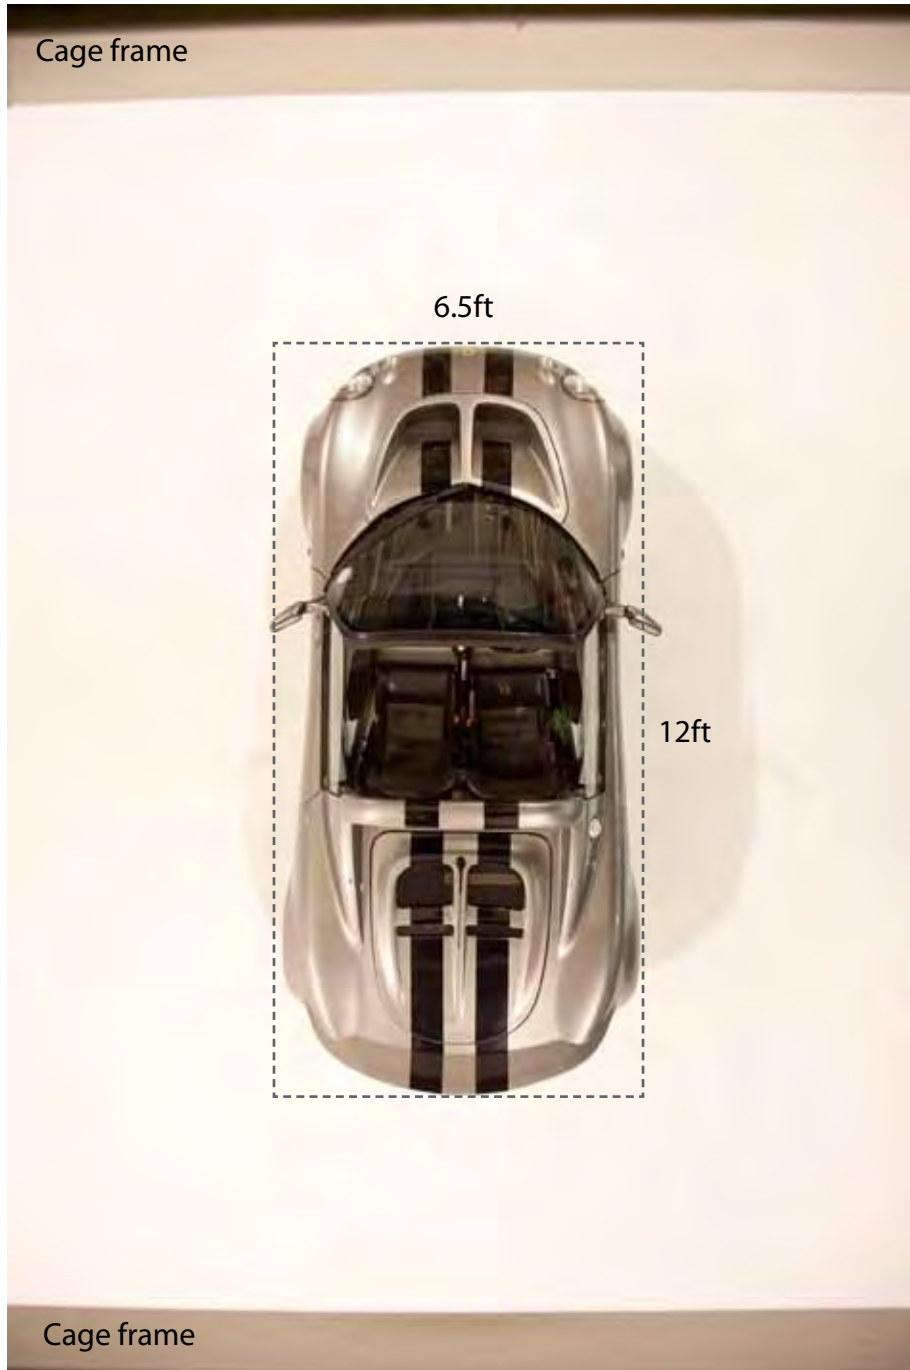

24mm lens - 50ft from subject

24mm lens - 45ft from subject

50mm lens - 70ft from subject - lens at 16ft high

24mm lens - 70ft from subject - lens at 16ft high

70mm lens - 70ft from subject - lens height 16ft

24mm lens - 44ft from subject

24mm lens - 45ft from subject - lens at 16ft high

50mm lens - 45ft from subject - lens at 16ft high

70mm lens - 45ft from subject - lens at 16ft high

24mm lens - 40ft from subject

24mm lens - lens at 17ft high (shot from 'cage')

50mm lens - lens at 17ft high (shot from 'cage')

16mm lens - lens at 15ft high (shot from 'cage')

20mm lens - lens at 18ft high (shot from 'cage')

13

Studio measurements and lens positions - all shot 35mm full frame DSLR

Unit 18, Wheel Forge Way, Trafford Park, Manchester M17 1EH
Tel: 0161 872 9222 Mobile: : 07831 434 068 Email: info@big-shed.co.uk

50mm lens - lens at 18ft high (shot from 'cage')